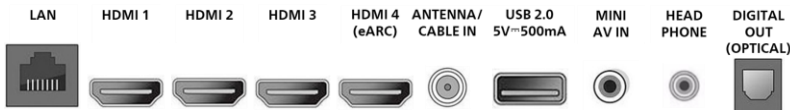

- Multimedia connections: USB Storage Device
- Playback Formats: AAC (.MKV, .MP4, .MOV), AC3/EAC3 (.MKV, .MP4, .MOV, .AC3), GIF (non-animated), H.264/AVC (.MKV, .MP4, .MOV), JPG, MP3 (.MP3, .MKV), PCM (.WAV, .MKV, .MP4, .MOV), PNG

Tuner/Reception/Transmission

- Aerial Input: 75 ohm F-type
- TV system: ATSC, NTSC
- Video Playback: NTSC
- Tuner bands: UHF, VHF

Connectivity

- Number of HDMI connections: 4
- Number of USBs 2.0: 1
- Other connections: Headphone, Digital audio out (optical), Ethernet, Mini AV in, Antenna/Cable in
- Wireless connections: 802.11ac
- EasyLink (HDMI-CEC): One touch play, Power status, System info (menu language), System audio control, System standby
- HDMI features: Audio Return Channel (HDMI 4)

Power

- Ambient temperature: 5°C to 40°C (41°F to 104°F)
- Mains power: 120V/60Hz
- Power consumption: 140W
- Standby power consumption: < 0.5W

Dimensions

- Set dimensions in inch (W x H x D): 48.3 x 28.0 x 3.5 inch
- Product weight (lb): 23.55 lbs.
- Set dimensions with stand in inch (W x H x D): 48.3 x 30.6 x 11.2 inch
- Product weight (+stand) (lb): 23.94 lbs.
- Box dimensions in inch (W x H x D): 53.1 x 33.0 x 5.7 inch
- Weight incl. Packaging (lb): 32.76 lbs.
- VESA wall mount compatible: 300 x 300 mm

Accessories

- Included accessories: Quick start guide, Remote Control, Batteries for remote control, Table top stand, Screws

Network Services

- TV Operating System: Roku OS

Connections

Issue date: January 30th 2023

Version: 0.0.1

12 NC: 8670 001 86724
UPC: 609585 256026

© 2022 Koninklijke Philips N.V.
All Rights reserved.
Specifications are subject to change without notice.
Trademarks are the property of Koninklijke Philips N.V. or their respective owners.

www.philips.com

* Roku, Roku TV, the Roku logo, and the purple d-pad design are trademarks of Roku, Inc. All other trademarks and logos herein are the property of their respective owners.

* Dolby, Dolby Audio, and the double-D symbol are trademarks of Dolby Laboratories Licensing Corporation.

* Roku search does not work with all channels.

* Payment required for some channels and content. Channels can change and vary by region.