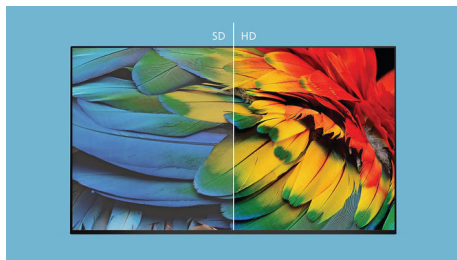

720p HD resolution

Widescreen HD resolution of 1366 x 768 pixels produces brilliant flicker-free progressive scan pictures.