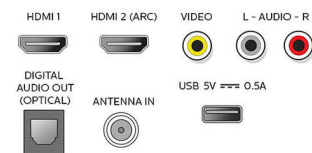

Tuner/Reception/Transmission

- Aerial Input: 75 ohm F-type
- TV system: ATSC, NTSC
- Video Playback: NTSC, ATSC
- Tuner bands: UHF, VHF

Connectivity

- Number of HDMI connections: 2
- Other connections: Digital audio out (optical), CVBS+Audio L/R in
- Wireless connection: 802.11n
- EasyLink (HDMI-CEC): One touch play, Power status, System info (menu language), System audio control, System standby
- HDMI features: Audio Return Channel (HDMI 2)
- Number of USB 2.0: 1

Power

- Ambient temperature: 5°C to 40°C (41°F to 104°F)
- Power consumption: 50 W
- Standby power consumption: < 0.5W
- Main power: 120V/60Hz

Dimensions

- Set dimensions in inch (W x H x D): 28.5 x 16.9 x 3.0 inch
- Product weight (lb): 9.26 lb
- Set dimensions with stand in inch (W x H x D): 28.5 x 18.1 x 7.5 inch
- Stand width (inch): 25.6 inch
- Product weight (+stand) (lb): 9.37 lb
- Box dimensions in inch (W x H x D): 31.1 x 19.7 x 5.0 inch
- Weight incl. Packaging (lb): 12.02
- Wall mount compatible: 200 x 100 mm

Accessories

- Included: Quick start guide, Remote control, Batteries for remote control, Tabletop Stand, Screws

Network Services

- TV Operating System: Roku OS

Connections

Rear

Issue date 2022-09-23

© 2022 Koninklijke Philips N.V.
All Rights reserved.

Version: 7.6.1

Specifications are subject to change without notice.
Trademarks are the property of Koninklijke Philips N.V.
or their respective owners.

12 NC: 8670 001 81929
UPC: 6 09585 25482 4

www.philips.com

* Roku, Roku TV and the Roku logo are the trademarks or registered trademarks of Roku, Inc. All other trademarks and logos herein are the property of their respective owners.

* Google is a trademark of Google LLC. Amazon, Alexa, Prime Video, and all related logos are trademarks of Amazon.com, Inc. or its affiliates. Third party voice assistant features and services may be subject to change or removal without notice.

* Apple, AirPlay, HomeKit and Siri are trademarks of Apple, Inc., registered in the U.S. and other countries. This Philips Roku TV is compatible with AirPlay 2 and HomeKit, and requires iOS 12.3 or later or macOS 10.14.5 or later.

* Content resolution is based on TV compatibility and may vary by channel. Channels are subject to change, vary by region, and may require payment. Roku search does not work with all channels.

* Voice support currently available in English and Spanish only.

* Payment required for some channels and content. Channels can change and vary by region.