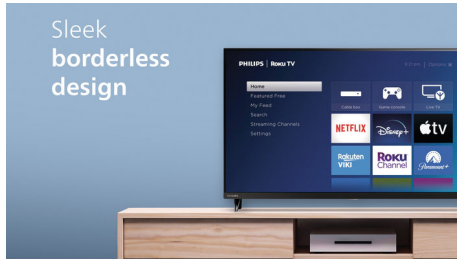

6000 Series Borderless TV
32" HD 720p 120PMR, Wireless LAN 802.11

32PFL6472/F7

Highlights

Borderless attractive design

With an elegant open stand and 3-sided bezel-less display, enhance the look of any room with this sleek TV.