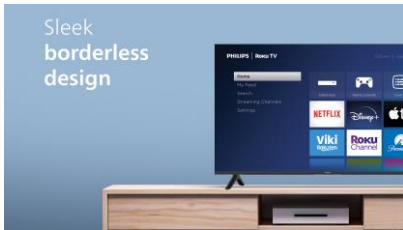

6600 series LED-LCD TV
43" class 4K Ultra HD 2160p, HDR, PMR 120, Dolby Surround

43PUL6673

Highlights

Borderless attractive design

With an elegant open stand and 3-sided bezel-less display, enhance the look of any room with this sleek TV.