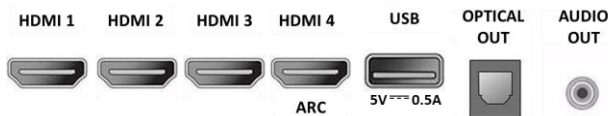

Multimedia Applications

- Multimedia connections: USB Storage Device
- Playback Formats: AAC (.MKV, .MP4, .MOV), AC3/EAC3 (.MKV, .MP4, .MOV, .AC3), GIF (non-animated), H.264/AVC (.MKV, .MP4, .MOV), JPG, MP3 (.MP3, .MKV), PCM (.WAV, .MKV, .MP4, .MOV), PNG

Tuner/Reception/Transmission

- Aerial Input: 75 ohm F-type
- TV system: ATSC, NTSC
- Video Playback: NTSC
- Tuner bands: UHF, VHF

Connectivity

- Number of HDMI connections: 4
- Number of USBs 2.0: 1
- Other connections: Headphone, Digital audio out (optical)
- Wireless connections: 802.11ac
- EasyLink (HDMI-CEC): One touch play, Power status, System info (menu language), System audio control, System standby
- HDMI features: Audio Return Channel (HDMI 4)

Power

- Ambient temperature: 5°C to 40°C (41°F to 104°F)
- Mains power: 120V/60Hz
- Power consumption: 90W
- Standby power consumption: < 0.5W

Dimensions

- Set dimensions in inch (W x H x D): 37.7 x 22.0 x 3.4 inch
- Product weight (lb): 14.77 lbs.
- Set dimensions with stand in inch (W x H x D): 37.7 x 23.8 x 8.3 inch
- Product weight (+stand) (lb): 14.99 lbs.
- Box dimensions in inch (W x H x D): 42.3 x 25.7 x 5.6 inch
- Weight incl. Packaging (lb): 20.16 lbs.
- VESA wall mount compatible: 300 x 300 mm

Accessories

- Included accessories: Quick start guide, Remote Control, Batteries for remote control, Table top stand, Screws

Network Services

- TV Operating System: Roku OS

Connections

Issue date: January 20th 2023

Version: 0.0.1

12 NC: 8670 001 88509
UPC: 609585 256002

© 2022 Koninklijke Philips N.V.
All Rights reserved.
Specifications are subject to change without notice.
Trademarks are the property of Koninklijke Philips N.V. or their respective owners.

www.philips.com

* Roku, Roku TV, the Roku logo, and the purple d-pad design are trademarks of Roku, Inc. All other trademarks and logos herein are the property of their respective owners.

* Dolby, Dolby Audio, and the double-D symbol are trademarks of Dolby Laboratories Licensing Corporation.

* Roku search does not work with all channels.

* Payment required for some channels and content. Channels can change and vary by region.