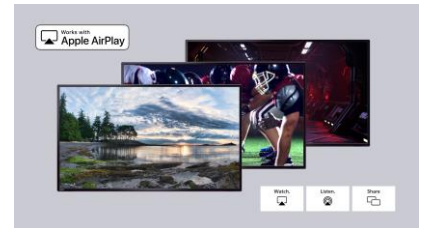

PHILIPS

Roku TV

6600 series LED-LCD TV
50" class 4K Ultra HD 2160p, HDR, PMR120, Dolby Surround

50PUL6673/F7

Highlights

Borderless attractive design

With an elegant open stand and 3-sided bezel-less display, enhance the look of any room with this sleek TV.

4K Ultra HD with HDR10

Experience extraordinary picture quality with UHD resolution, combined with HDR for sharp contrast and unbelievably vivid colors.

500,000+ movies & TV episodes

Get more from your TV. Choose from a large selection of entertainment across popular streaming services.

Watch. Listen. Share with AirPlay

Effortlessly stream videos, photos, music, and more from your Apple device to your TV with AirPlay.

120 Perfect Motion Rate

Unprecedented motion sharpness for sports, movies, or any fast-paced scenery with incredible clarity.

Specifications

Picture/Display

- Aspect ratio: Widescreen (16:9)
- Contrast ratio (typical): 5000:1
- Response time (typical): 8.0 ms
- Viewing angle: 178° (H) / 178° (V)
- Diagonal screen size: 50 inch / 127 cm
- Visible screen diagonal (inch): 49.5 inch
- Display screen type: Ultra HD Display
- Backlight: LED
- Panel resolution: 3840 x 2160p