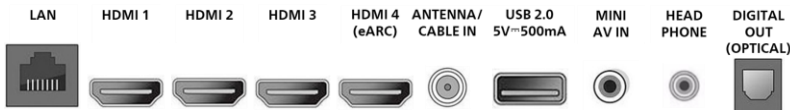

- Multimedia connections: USB Storage Device
- Playback Formats: AAC (.MKV, .MP4, .MOV), AC3/EAC3 (.MKV, .MP4, .MOV, .AC3), GIF (non-animated), H.264/AVC (.MKV, .MP4, .MOV), JPG, MP3 (.MP3, .MKV), PCM (.WAV, .MKV, .MP4, .MOV), PNG

Tuner/Reception/Transmission

- Aerial Input: 75 ohm F-type
- TV system: ATSC, NTSC
- Video Playback: NTSC
- Tuner bands: UHF, VHF

Connectivity

- Number of HDMI connections: 4
- Number of USBs 2.0: 1
- Other connections: Headphone, Digital audio out (optical), Ethernet, Mini AV in, Antenna/Cable in
- Wireless connections: 802.11ac
- EasyLink (HDMI-CEC): One touch play, Power status, System info (menu language), System audio control, System standby
- HDMI features: Audio Return Channel (HDMI 4)

Power

- Ambient temperature: 5°C to 40°C (41°F to 104°F)
- Mains power: 120V/60Hz
- Power consumption: 125W
- Standby power consumption: < 0.5W

Dimensions

- Set dimensions in inch (W x H x D): 43.8 x 25.4 x 3.5 inch
- Product weight (lb): 19.51 lbs.
- Set dimensions with stand in inch (W x H x D): 43.8 x 27.9 x 11.2 inch
- Product weight (+stand) (lb): 19.84 lbs.
- Box dimensions in inch (W x H x D): 49.2 x 29.9 x 5.7 inch
- Weight incl. Packaging (lb): 26.89 lbs.
- VESA wall mount compatible: 300 x 300 mm

Accessories

- Included accessories: Quick start guide, Remote Control, Batteries for remote control, Table top stand, Screws

Network Services

- TV Operating System: Roku OS

Connections

Issue date: January 30th 2023

Version: 0.0.1

12 NC: 8670 001 86724
UPC: 609585 256019

© 2022 Koninklijke Philips N.V.
All Rights reserved.
Specifications are subject to change without notice.
Trademarks are the property of Koninklijke Philips N.V. or their respective owners.

www.philips.com

* Roku, Roku TV, the Roku logo, and the purple d-pad design are trademarks of Roku, Inc. All other trademarks and logos herein are the property of their respective owners.

* Dolby, Dolby Audio, and the double-D symbol are trademarks of Dolby Laboratories Licensing Corporation.

* Roku search does not work with all channels.

* Payment required for some channels and content. Channels can change and vary by region.